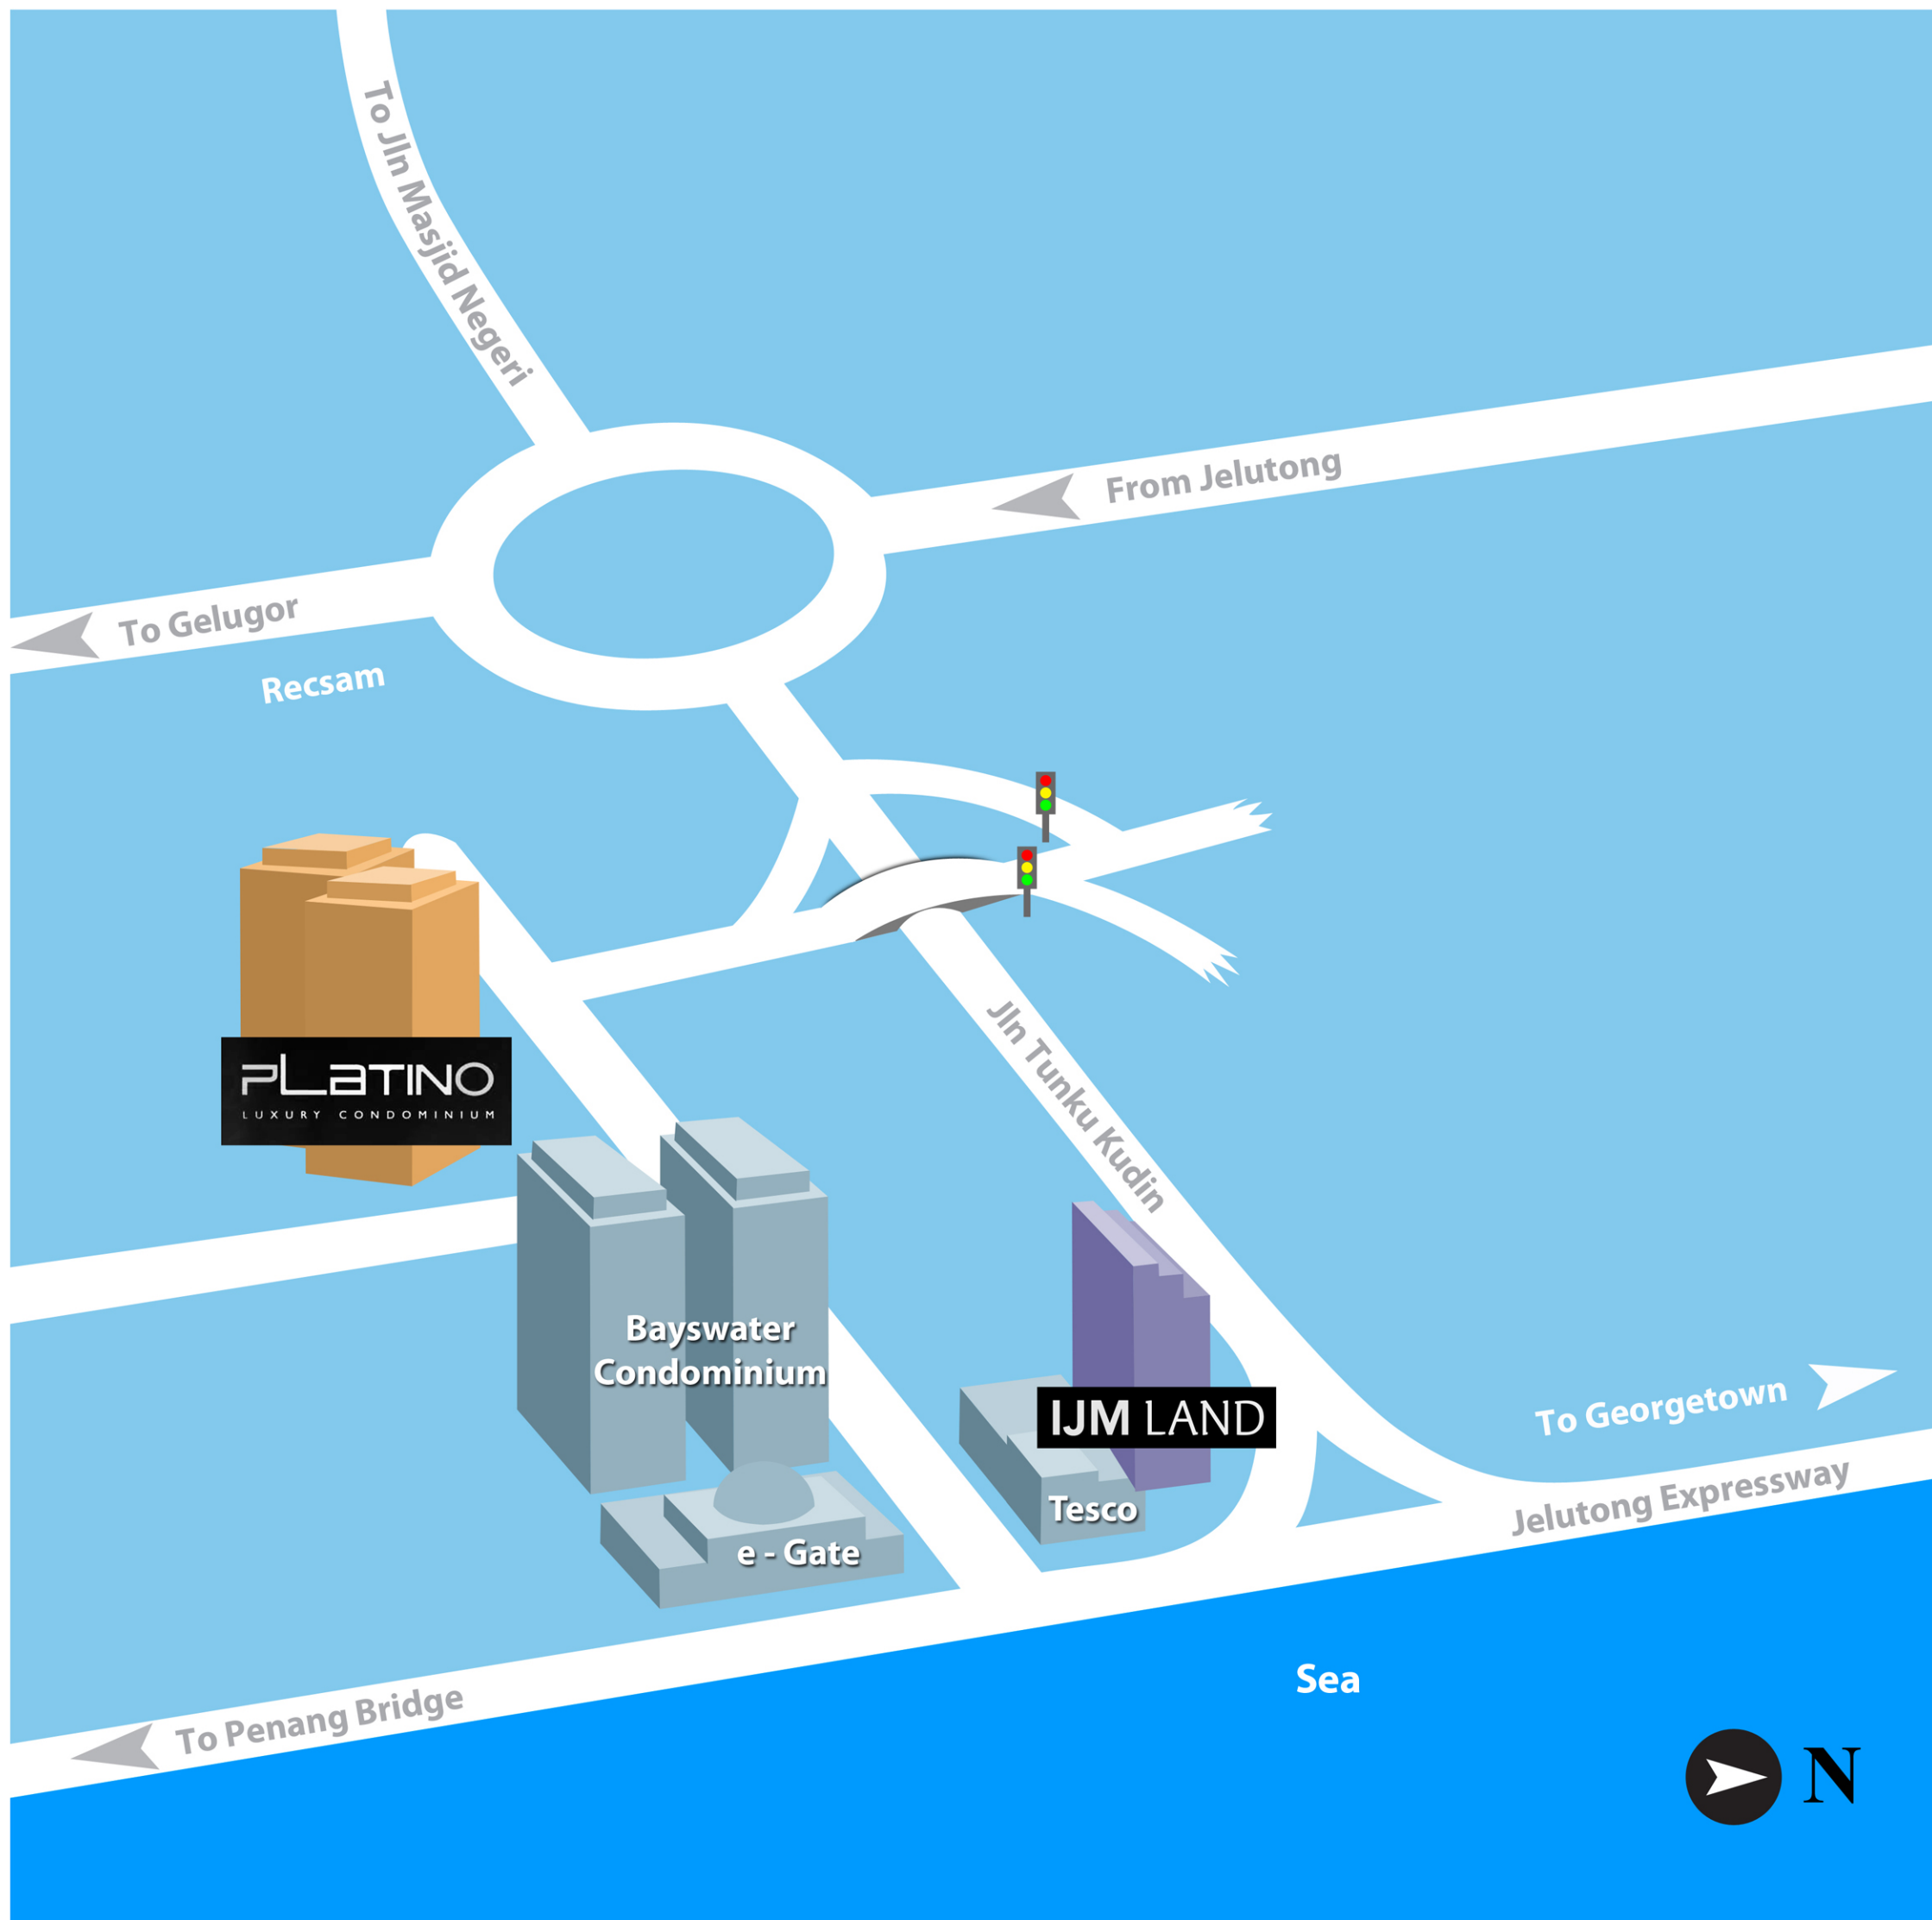

THELIGHT

WATERFRONT
PENANG

THE LIGHT Sales Gallery

1-16-01, Menara IJM Land,
No. 1, Lebuhraya Tunku Kudin 3,
11700, Gelugor, Penang,
Malaysia.

Tel : 604-2961 333

Fax : 604-2961334

General E-mail : sales@ilm.com

Operating Hours

Monday - Friday : 8.30am to 8.30pm

Weekend & Public Holiday :

10.00am to 5.00pm

THELIGHT

WATERFRONT
PENANG